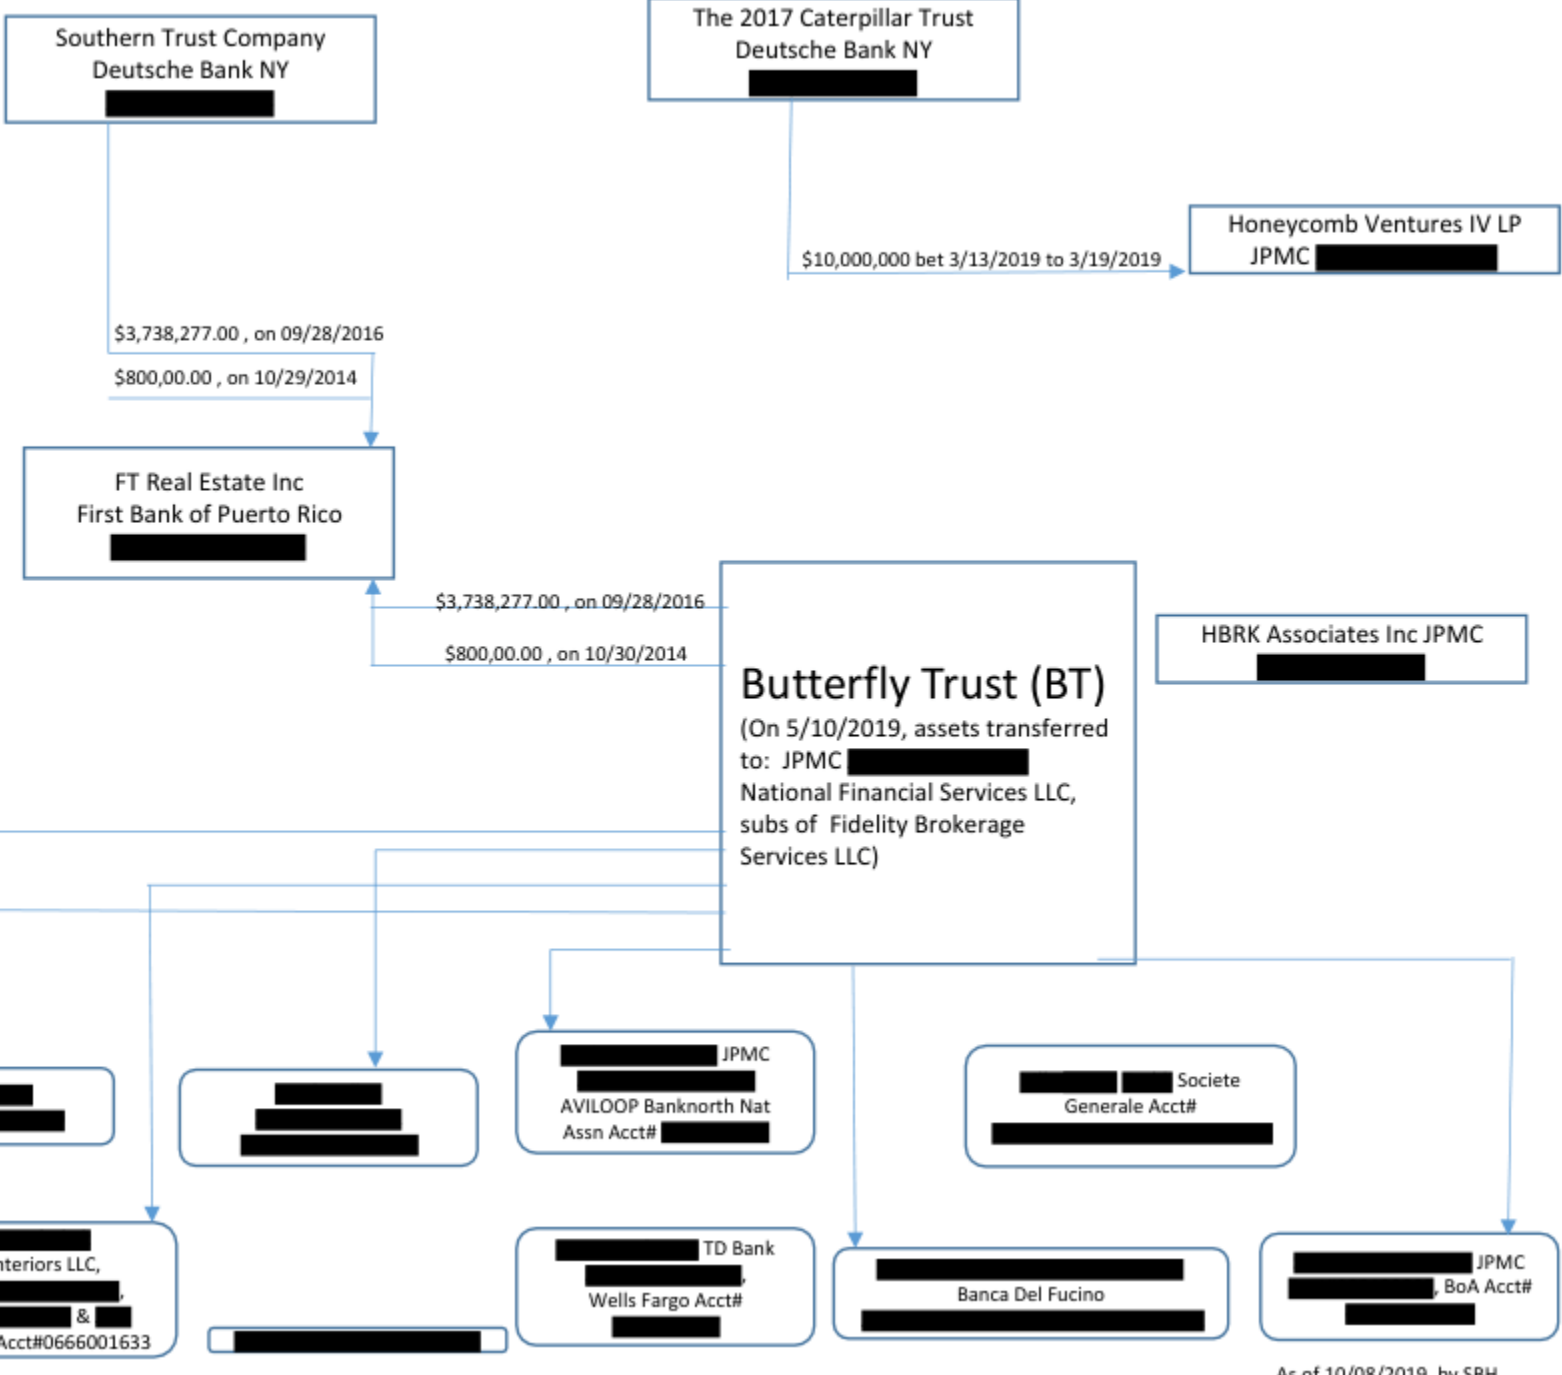

# The Butterfly Trust

Deutsche Bank SAR 31000152862375

Deutsche Bank SAR 31000155130250

HBRK Associates Inc JPMC ██████████

As of 10/08/2019, by SBH